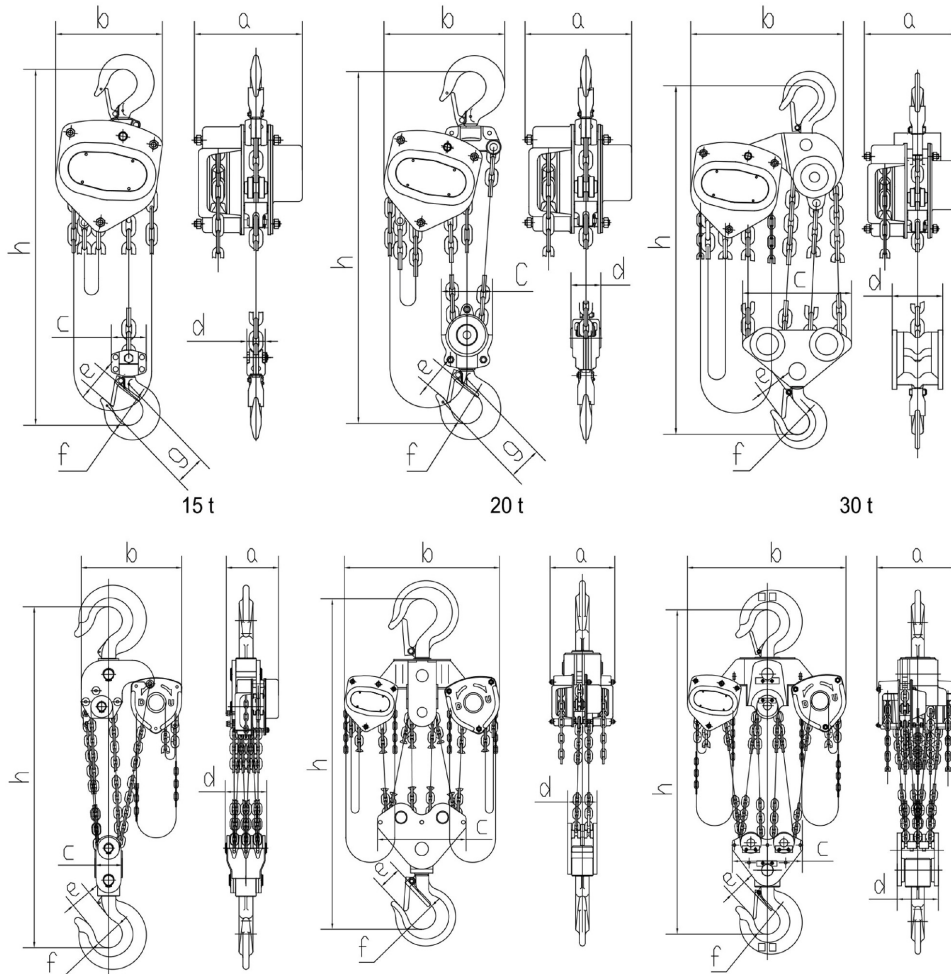

Model/Modelo	PWTB050	PWTB100	PWTB150	PWTB200	PWTB300	PWTB500	PWTB1000	PWTB2000
A	4.9 in / 125mm	5.3 in / 134mm	4.9 in / 151mm	6.2 in / 157mm		7.1 in / 180mm		8.8 in / 225mm
B	5.1 in / 130mm	6.1 in / 155mm	6.8 in / 173mm	7.2 in / 185mm	9.2 in / 235mm	10.3 in / 62mm	14.3 in / 365mm	21.6 in / 550mm
C	1.7 in / 43mm	2.0 in / 51mm	2.5 in / 64mm		3.9 in / 100mm	4.9 in / 126mm	10.2 in / 260mm	11.2 in / 286mm
D	0.984 in / 25mm	1.1 in / 30mm	1.33 in / 34mm		2.2 in / 56mm	2.9 in / 74mm	3.8 in / 98mm	4.8 in / 123mm
E	1.0 in / 27mm	1.2 in / 33mm	1.3 in / 33.5mm	1.4 in / 37mm	1.7 in / 43.5mm	2.0 in / 51mm	2.5 in / 64mm	3.2 in / 82mm
F	1.2 in / 32mm	1.5 in / 40mm	1.6 in / 42mm	1.8 in / 46mm	2.0 in / 52mm	2.3 in / 60mm	3.3 in / 85mm	4.3 in / 110mm
G	1.3 in / 35mm	1.7 in / 45mm	1.8 in / 47mm	2.0 in / 52mm	2.4 in / 62.5mm	3.1 in / 79mm		
H	11.0 in / 280mm	12.0 in / 306mm	14.4 in / 368mm	17.5 in / 445mm	20.4 in / 520mm	23.6 in / 600mm	29.9 in / 760mm	45.2 in / 1150mm

0.5 t, 1 t, 1.5 t & 2 t

3 t & 5 t

10 t

Peso & Dimensiones

Detalles del Empaque

Peso Total 758 lbs / 344 Kg

H Altura Muerta 45.28